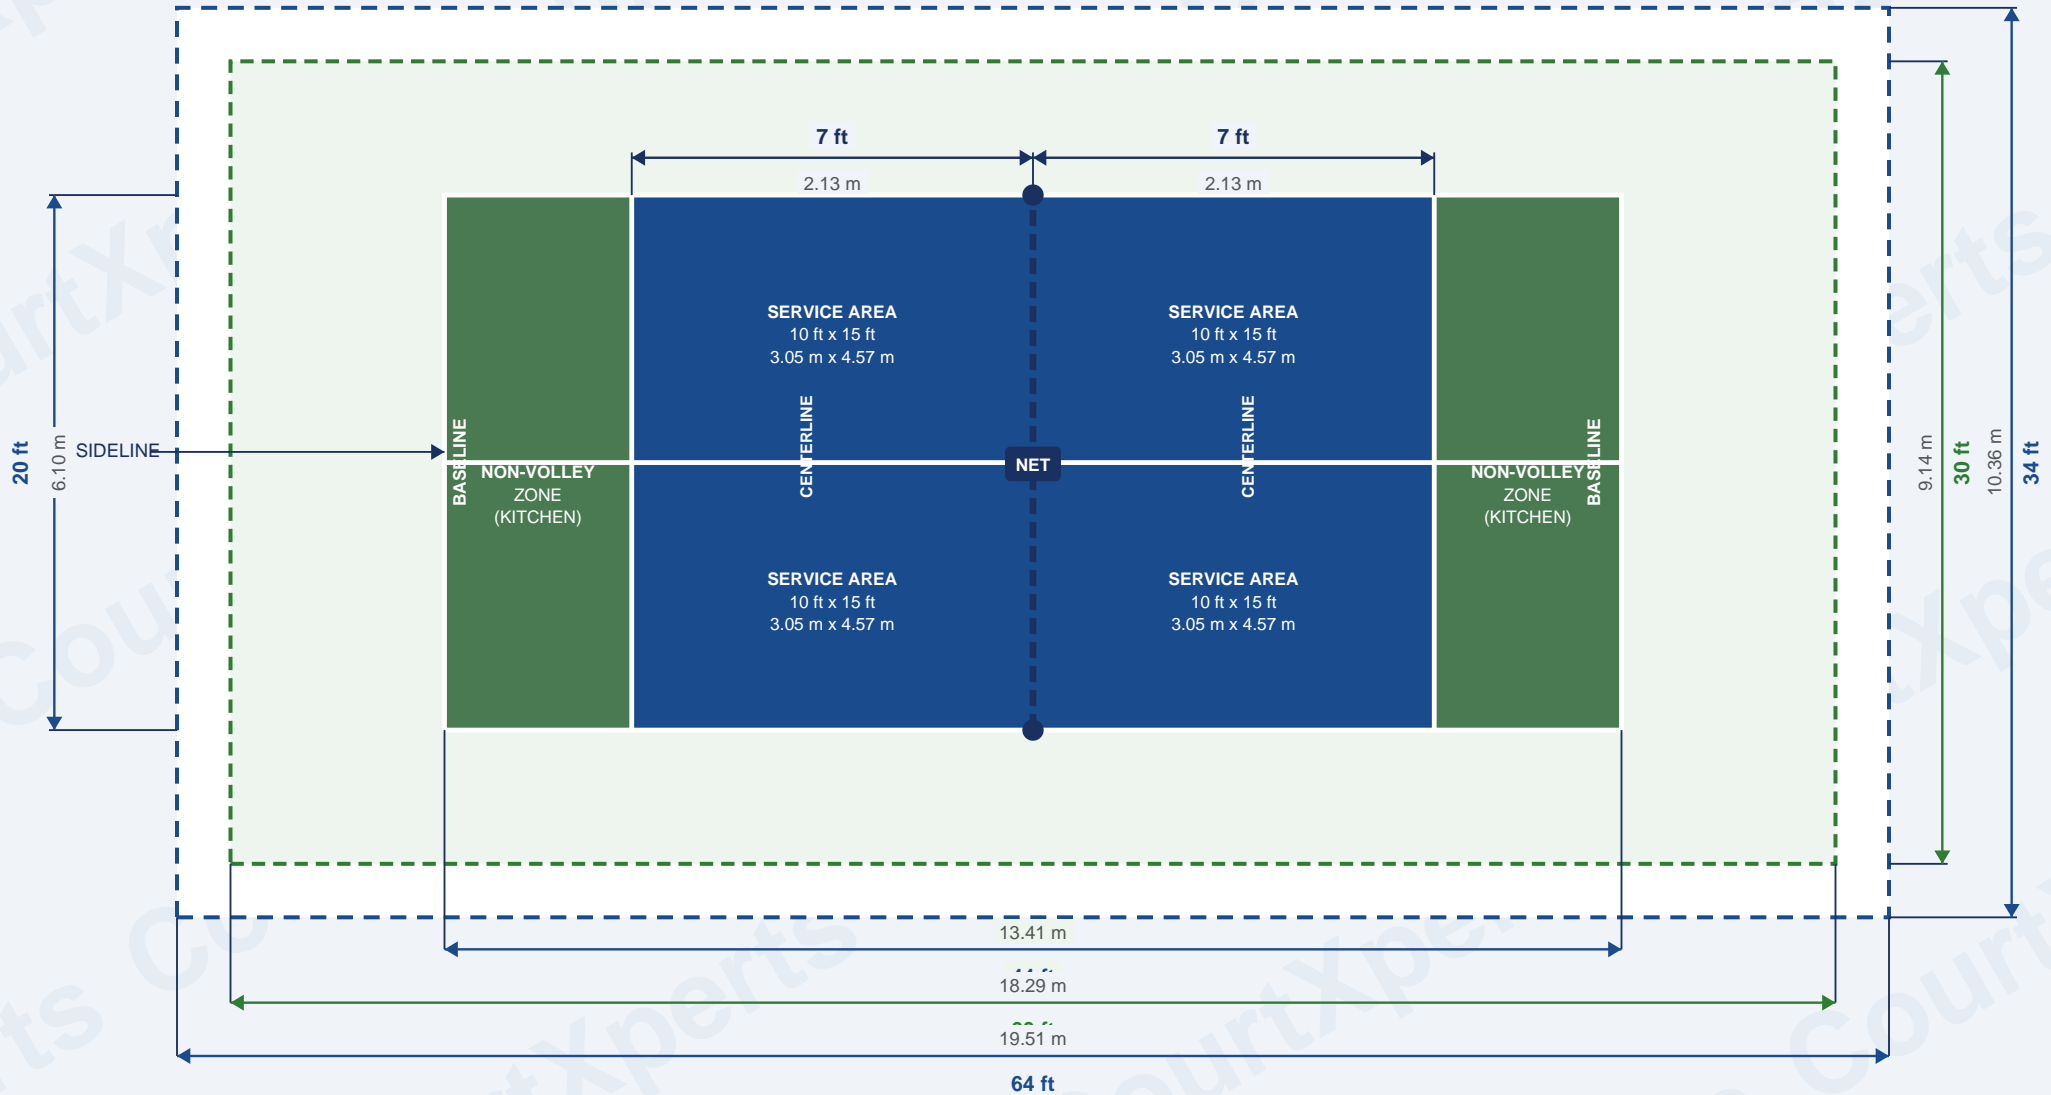

# Pickleball Court Layout & Dimensions

## COURT OVERVIEW

**PLAYING COURT (REGULATION)**  
20 ft x 44 ft | 6.10 m x 13.41 m

**MINIMUM RECOMMENDED TOTAL AREA**  
30 ft x 60 ft | 9.14 m x 18.29 m

**PREFERRED TOTAL AREA**  
34 ft x 64 ft | 10.36 m x 19.51 m

### COURT LINES

- All lines are 2 in (5.08 cm) wide
- Lines are part of the court

### SERVICE AREA

- Each service court is
- 10 ft x 15 ft (3.05 m x 4.57 m)