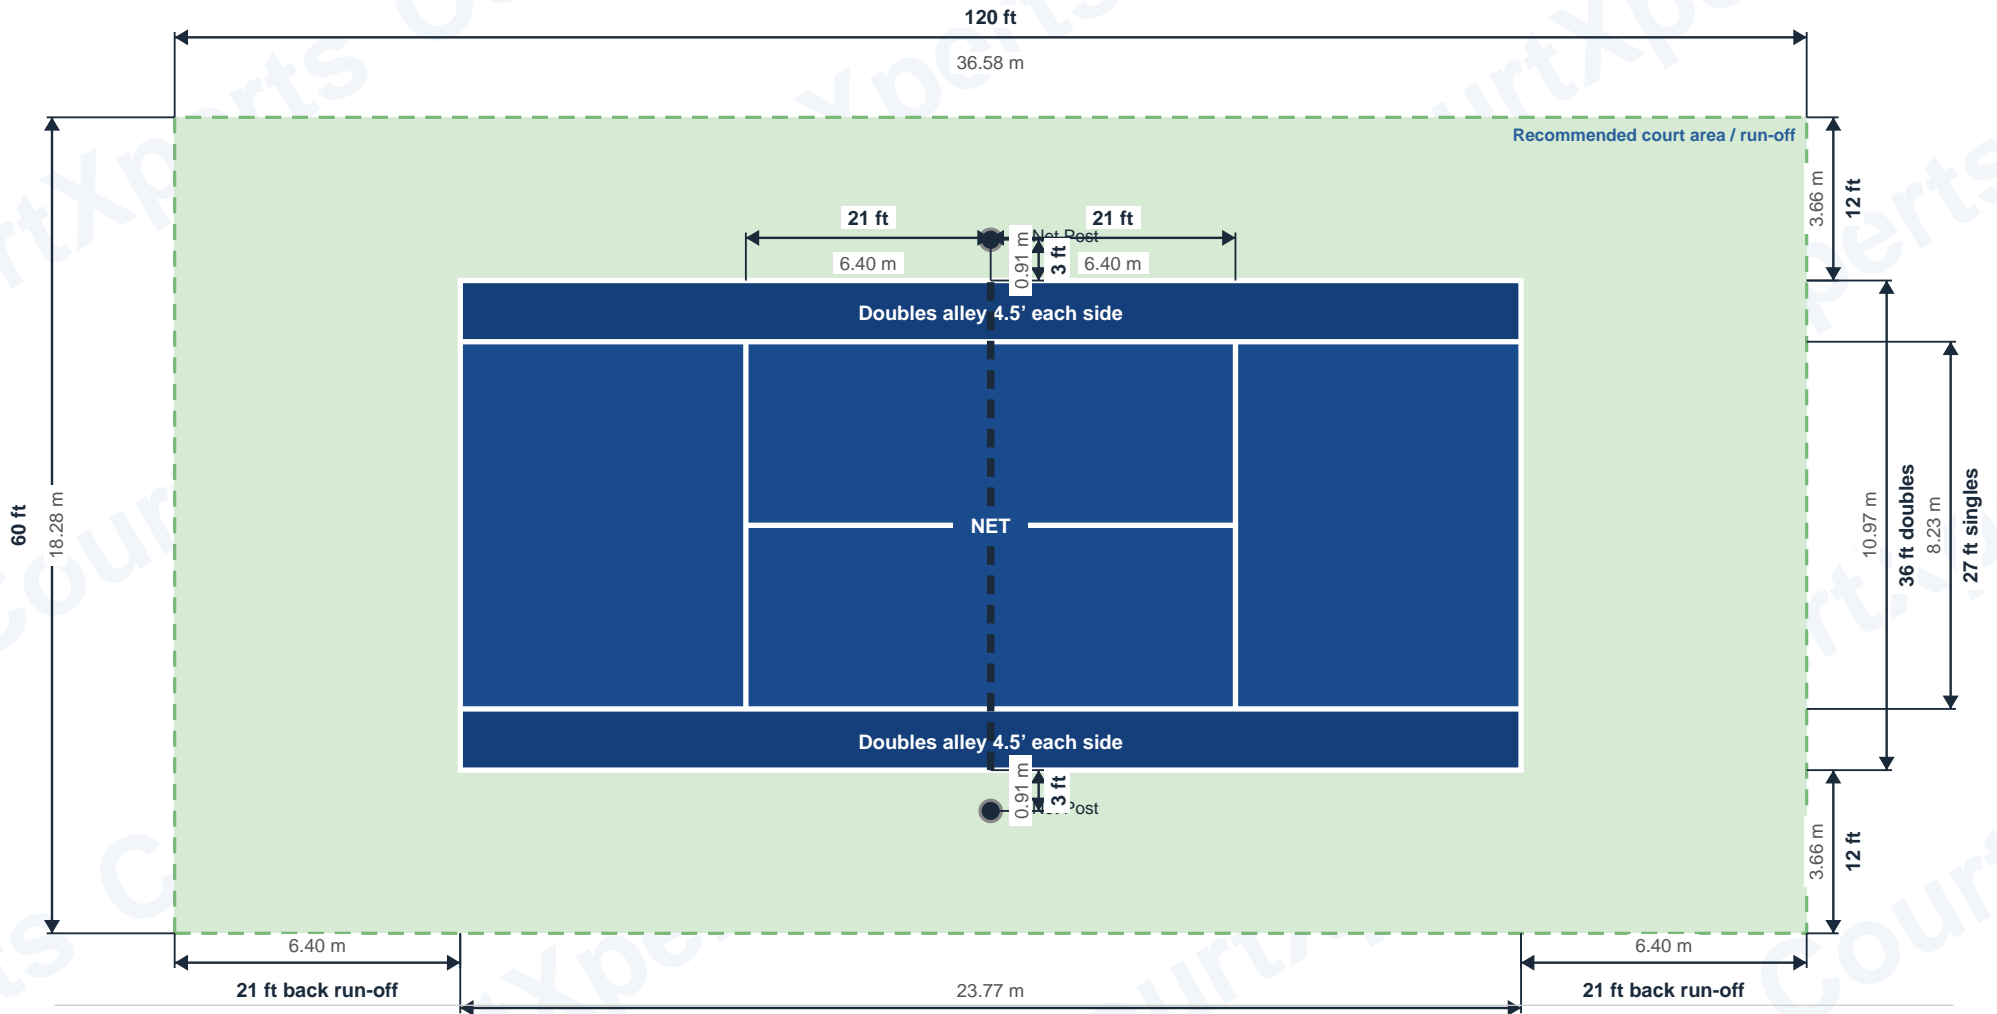

Tennis Court Layout & Dimensions

Official playing lines with recommended 120' x 60' court area / run-off envelope

Playing court: 78' long x 36' wide for doubles; 78' x 27' for singles.

Service lines: 21' from the net on both sides.

Net height: 3' at center; 3.5' at posts.

Measurement note: Court measurements are made to the outside of the lines.